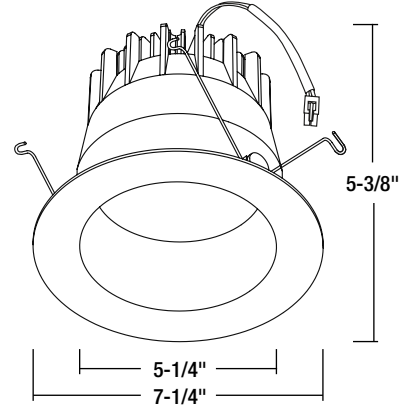

Trim

Heavy duty die-cast aluminum construction is designed as a heat management system, conducting heat away from the LED source and reducing junction temperature below recommended levels. This ensures the long life of the LED. The trim is attached to the housing with torsion springs.

Mounting

Trim includes two "V" torsion springs to mount trim securely to housing.

Compatible Housings

Compatible with 6" LED Platinum Series Housings.
 See individual specification sheets for more information.

Life Expectancy: 50,000 hours

Labels and Listings

UL Listed for Wet Location when used with compatible housing
 Energy Star Rated

TRIM DIMENSIONS

Trim OD: 7-1/4"
 Aperture: 5-1/4"
 Height: 5-3/8"

6" Reflector with 5-1/4" Aperture and Flange